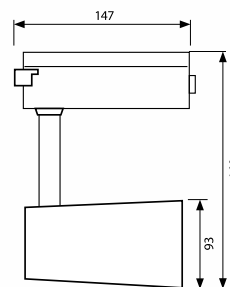

VIVALUX®

CLUB LED

LED

Модерната конусовидна линия на прожекторите за релсов монтаж CLUB LED и корпусът им в бял или черен цвят ги правят изключително добро решение за осветяване на витрини и рафтове в магазини, за битово осветление, както и за осветяване в художествени галерии. Едновременно с естетическите им преимущества, светлинният източник на CLUB LED излъчва светлина с индекс на цвето предаване Ra_z 80 в ъгъл 36° и в две цветни температури – 3000K и 4000K.

The modern conical shape of the projectors for track lighting CLUB LED and their white or black body color make them an outstanding solution for display and shelf lighting, for domestic lighting as well as for gallery lighting. Together with the aesthetic advantages CLUB LED are with fixed light source with color rendering index Ra_z80, beam angle 36° and two color chromaticity temperatures – 3000K and 4000K.

230V

50/60Hz

30000 (h)

> 15000x

IP 20

36°

Ra ≥80

Hg

CE

30 000h

-90% energy

36°

Warmwhite 3000 K Coollight 4000 K

Артикул	Мощност	Цветна t°	Цвят	Цвят-корпус	лумени	код заявка
Art	Watt	K	Color	Body color	Lm	Order code
CLUB LED 20W/WH WW	20	3000	WARM WHITE	WHITE	1400	VM004064
CLUB LED 20W/WH CL	20	4000	COOLLIGHT	WHITE	1400	VM004065
CLUB LED 20W/BK WW	20	3000	WARM WHITE	BLACK	1400	VM004066
CLUB LED 20W/BK CL	20	4000	COOLLIGHT	BLACK	1400	VM004067